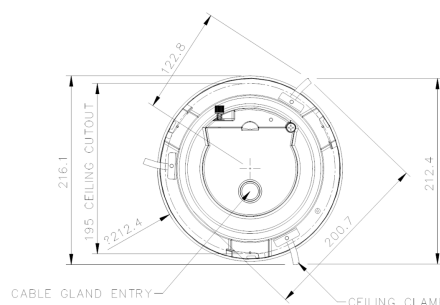

Specifications

CAMERA		SY-ICPTZ30-S-LLZ
Image Sensor		1/2.8" Sony Progressive CMOS
Effective Pixels		1920 (H) x 1080 (V)
Resolution		H.264/MJPEG - Full HD 1080P / SXGA / HD 720P / XGA / SVGA / D1 / VGA / CIF / QVGA
Min Illumination Colour		0.02 Lux
Min Illumination B&W		0.005 Lux
Shutter Speed		1 ~ 1/10000 sec
LENS		
Lens Mount		N/A
Lens		30x AF / 4.4 ~ 132 mm
FOV		64.5° (Wide); 3.00° (Tele)
F Number		F 1.4 (Wide); F 4.7 (Tele)
P Iris		Y
Focus Mode		Auto, Push AF
Digital Zoom		12x
PTZ OPTIONS		
Pan Travel		360° Endless
Tilt Travel		-10° ~ 190°
Manual Speed		0.5° ~ 90° / Sec
Presets		256
Preset Accuracy		0.225°
Preset Speed		5° ~ 400° / Sec
Sequence		8
Auto Pan		4
Cruise		8
Proportional Pan / Tilt		On / Off (Pan and tilt speed proportional to zoom ratio)
Home Function		Preset / Sequence / Auto pan / Cruise
Auto Flip		Image / Mechanical / Off
Image Rotation		Flip / Mirror / Inverse
STREAMING OPTIONS		
Compression		H.264
ONVIF Profile		S
Stream		H.264 1080P @ 30fps (Shutter WDR Enable) H.264 1080P @ 60fps (Shutter WDR Disable)
Stream 1 Max Resolution and FPS		H.264 1080P @ 60fps (Shutter WDR Disable)
Stream 2 Max When Stream 1 Set Max Resolution and FPS		H.264 D1 @ 60fps (Shutter WDR Disable)
Stream 1 1080P Resolution and Max FPS		H.264 1080P @ 30fps (Shutter WDR Enable)
Stream 2 Max when Stream 1 Set 1080P Resolution and Max FPS		H.264 1080P @ 30fps (Shutter WDR Enable)

ENVIRONMENTAL	
Operating Temperature	0°C ~ 40°C (32°F ~ 104°F)
Storage Temperature	-20°C ~ 65°C (-4° ~ 149° F)
Humidity	10% ~ 90%, No Condensation
Vandal Resistant	N/A
IP Rating	N/A

GENERAL	
Power*1	802.3at PoE+ (30W) / AC 24V ± 10%
Power Priority 1	AC
Power Priority 2	PoE
Power Priority 3	N/A
Power Failover	N/A
PoE Classification	Class 4
Power Consumption (Total Unit)	Max: 25W
Dimensions	ø 213 x 249.5 mm / ø 8.4 x 9.8"
Weight	2.3 kg (5.11 lb) TBC
Certification	CE / FCC

Diagrams

Cut hole size: 195 mm