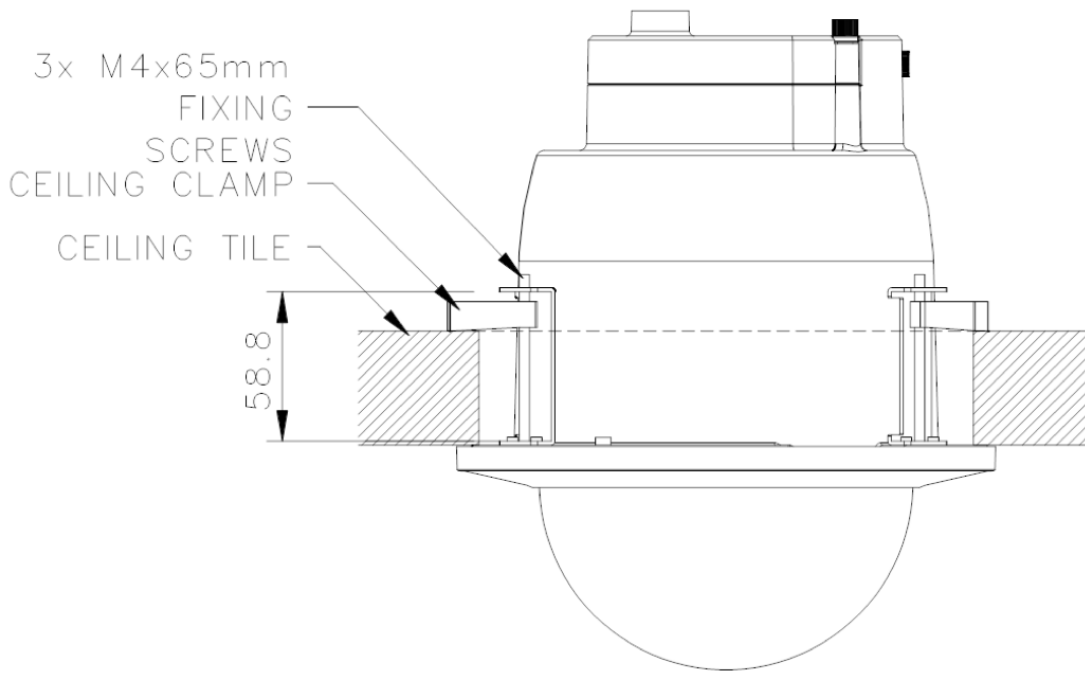

Diagrams

Cut hole size: 195 mm