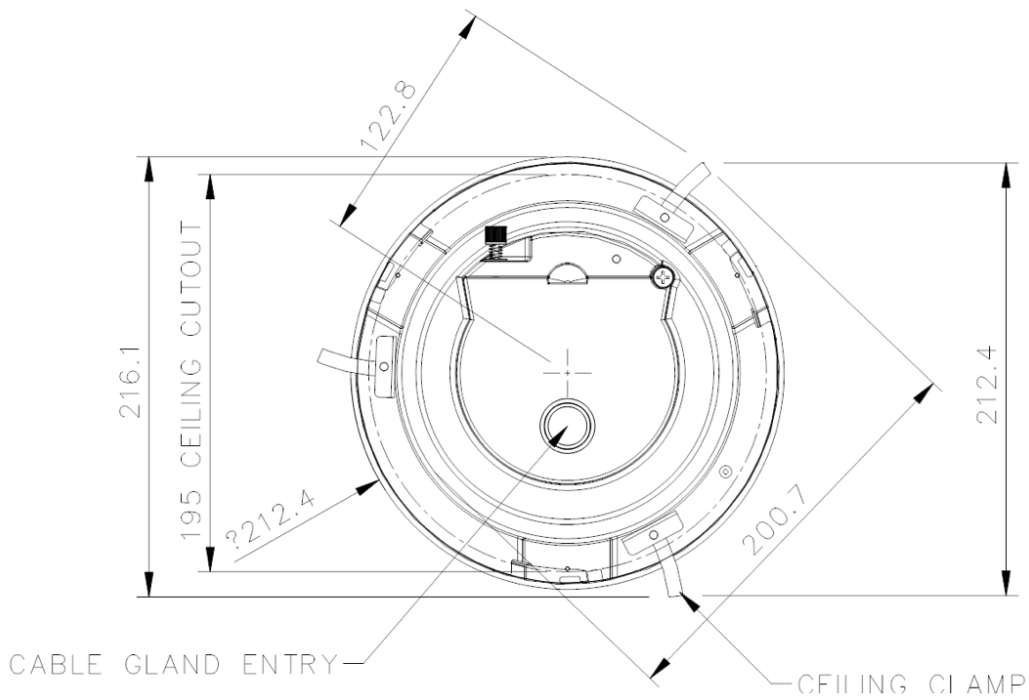

Diagrams

Cut hole size: 195 mm