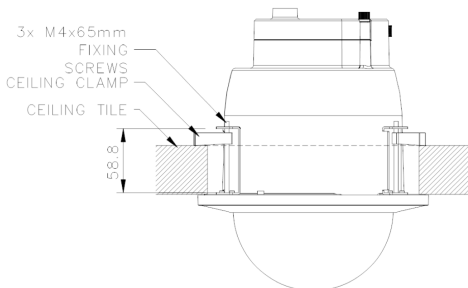

Specifications

CAMERA		SY-ICPTZ30-S-LLZ
Image Sensor		1/2.8" Sony Progressive CMOS
Effective Pixels		1920 (H) x 1080 (V)
Resolution		H.264/MJPEG - Full HD 1080P / SXGA / HD 720P / XGA / SVGA / D1 / VGA / CIF / QVGA
Min Illumination Colour		0.02 Lux
Min Illumination B&W		0.005 Lux
Shutter Speed		1 ~ 1/10000 sec
LENS		
Lens Mount		N/A
Lens		30x AF / 4.4 ~ 132 mm
FOV		64.5° (Wide); 3.00° (Tele)
F Number		F 1.4 (Wide); F 4.7 (Tele)
P Iris		Y
Focus Mode		Auto, Push AF
Digital Zoom		12x
PTZ OPTIONS		
Pan Travel		360° Endless
Tilt Travel		-10° ~ 190°
Manual Speed		0.5° ~ 90° / Sec
Presets		256
Preset Accuracy		0.225°
Preset Speed		5° ~ 400° / Sec
Sequence		8
Auto Pan		4
Cruise		8
Proportional Pan / Tilt		On / Off (Pan and tilt speed proportional to zoom ratio)
Home Function		Preset / Sequence / Auto pan / Cruise
Auto Flip		Image / Mechanical / Off
Image Rotation		Flip / Mirror / Inverse
STREAMING OPTIONS		
Compression		H.264
ONVIF Profile		S
Stream		H.264 1080P @ 30fps (Shutter WDR Enable) H.264 1080P @ 60fps (Shutter WDR Disable)
Stream 1 Max Resolution and FPS		H.264 1080P @ 60fps (Shutter WDR Disable)
Stream 2 Max When Stream 1 Set Max Resolution and FPS		H.264 D1 @ 60fps (Shutter WDR Disable)
Stream 1 1080P Resolution and Max FPS		H.264 1080P @ 30fps (Shutter WDR Enable)
Stream 2 Max when Stream 1 Set 1080P Resolution and Max FPS		H.264 1080P @ 30fps (Shutter WDR Enable)

Diagrams

Cut hole size: 195 mm